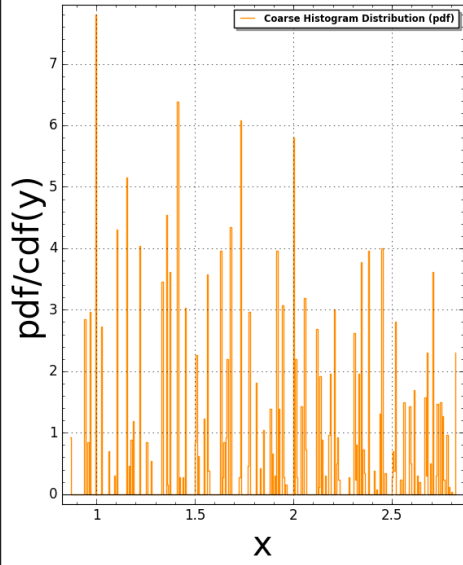

WaltonChair(N:=4) Pair Correlation:
#bins=350, #tiling points = 120
Time Taken: 7.25571 sec (0.120929 mins)

WaltonChair(N:=4) Pair Correlation:
#bins=350, #tiling points = 120
Time Taken: 7.25571 sec (0.120929 mins)