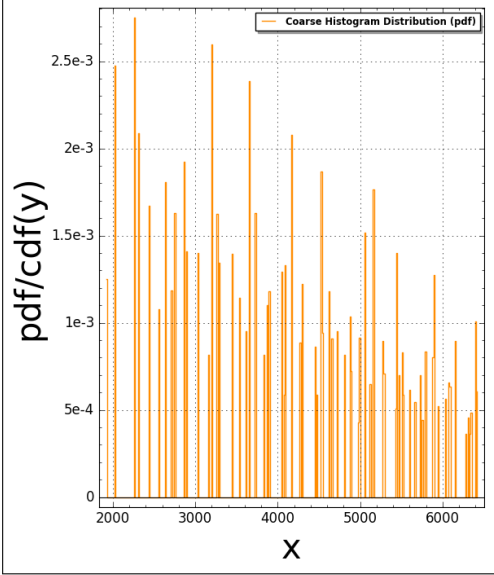

TriTriangle(N:=10) Pair Correlation:
#bins=350, #tiling points = 183
Time Taken: 8.6945 sec (0.144908 mins)

TriTriangle(N:=10) Pair Correlation:
#bins=350, #tiling points = 183
Time Taken: 8.6945 sec (0.144908 mins)