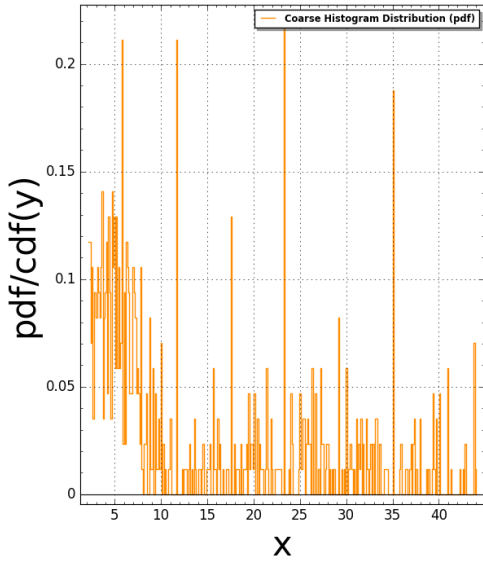

PChairs(N:=4) Slopes:
#bins=350, #tiling points = 1128
Time Taken: 13.1907 sec (0.219846 mins)

PChairs(N:=4) Slopes:
#bins=350, #tiling points = 1128
Time Taken: 13.1907 sec (0.219846 mins)

PChairs(N:=5) Slopes:
#bins=350, #tiling points = 7801
Time Taken: 45.763 sec (0.762716 mins)

PChairs(N:=5) Slopes:
#bins=350, #tiling points = 7801
Time Taken: 45.763 sec (0.762716 mins)