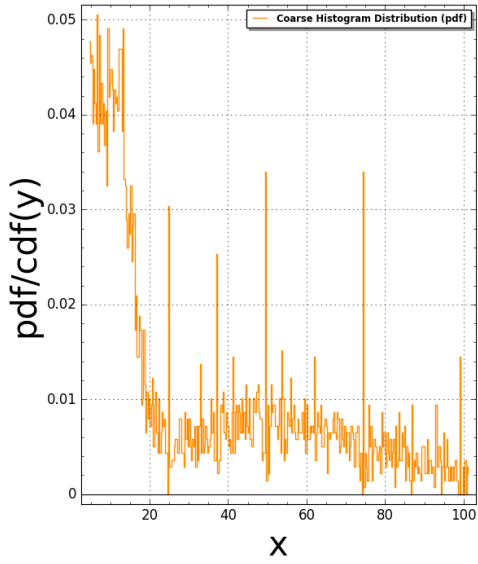

PChairs(N:=4) Slopes:
#bins=350, #tiling points = 1128
Time Taken: 13.1907 sec (0.219846 mins)

PChairs(N:=4) Slopes:
#bins=350, #tiling points = 1128
Time Taken: 13.1907 sec (0.219846 mins)

PChairs(N:=5) Slopes:
#bins=350, #tiling points = 7801
Time Taken: 45.763 sec (0.762716 mins)

PChairs(N:=5) Slopes:
#bins=350, #tiling points = 7801
Time Taken: 45.763 sec (0.762716 mins)