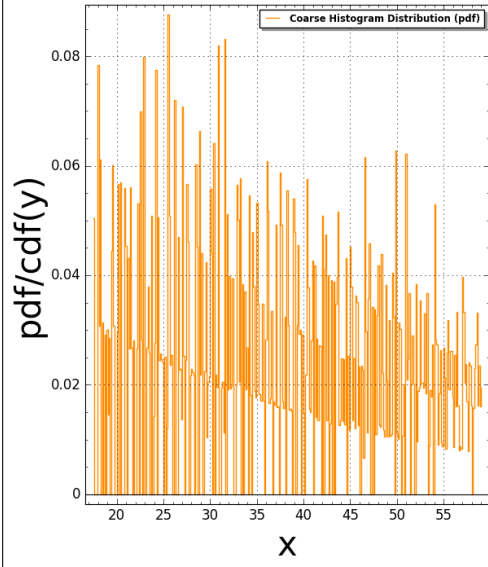

Chair3(N:=4) Pair Correlation:  
#bins=350, #tiling points = 2253  
Time Taken: 51.5831 sec (0.859719 mins)

Chair3(N:=4) Pair Correlation:  
#bins=350, #tiling points = 2253  
Time Taken: 51.5831 sec (0.859719 mins)