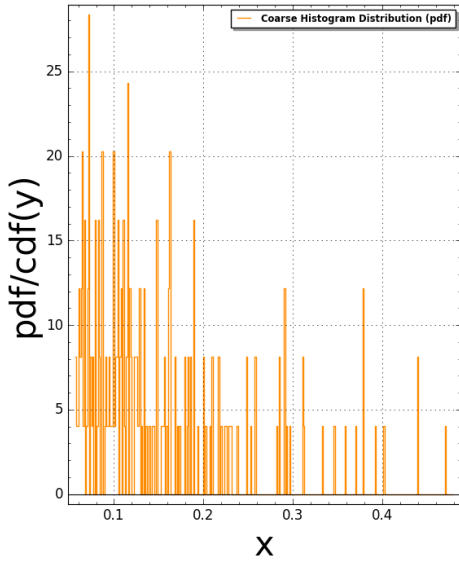

AmmannA4(N:=4) Slope Gaps:  
#bins=350, #tiling points = 555  
Time Taken: 13.1711 sec (0.219519 mins)

AmmannA4(N:=4) Slope Gaps:  
#bins=350, #tiling points = 555  
Time Taken: 13.1711 sec (0.219519 mins)

AmmannA4(N:=5) Slope Gaps:  
#bins=350, #tiling points = 3196  
Time Taken: 31.7291 sec (0.528819 mins)

AmmannA4(N:=5) Slope Gaps:  
#bins=350, #tiling points = 3196  
Time Taken: 31.7291 sec (0.528819 mins)