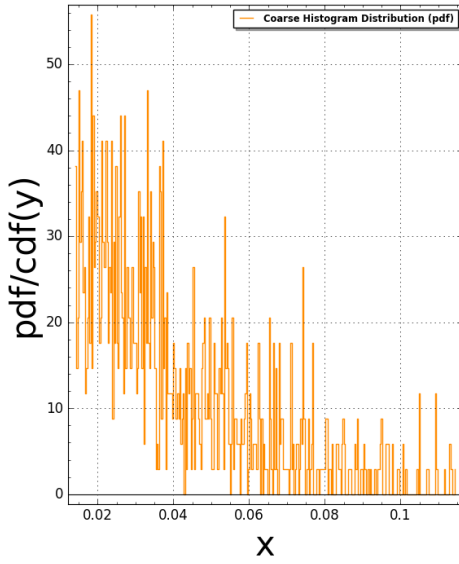

AmmannA4(N:=4) Slope Gaps:  
#bins=350, #tiling points = 555  
Time Taken: 13.1711 sec (0.219519 mins)

AmmannA4(N:=4) Slope Gaps:  
#bins=350, #tiling points = 555  
Time Taken: 13.1711 sec (0.219519 mins)

AmmannA4(N:=5) Slope Gaps:  
#bins=350, #tiling points = 3196  
Time Taken: 31.7291 sec (0.528819 mins)

AmmannA4(N:=5) Slope Gaps:  
#bins=350, #tiling points = 3196  
Time Taken: 31.7291 sec (0.528819 mins)