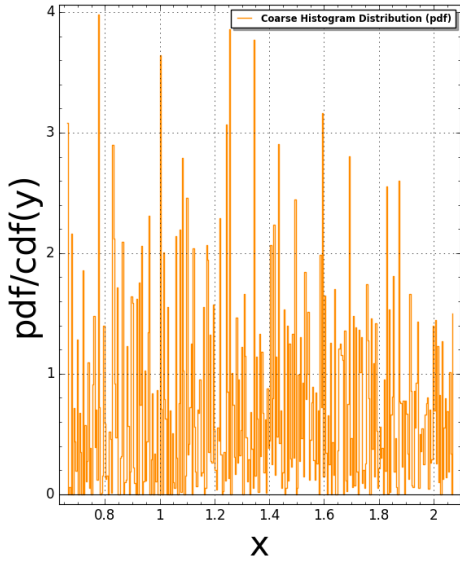

AmmannA4(N:=4) Pair Correlation:
#bins=350, #tiling points = 555
Time Taken: 16.0048 sec (0.266747 mins)

AmmannA4(N:=4) Pair Correlation:
#bins=350, #tiling points = 555
Time Taken: 16.0048 sec (0.266747 mins)

AmmannA4(N:=5) Pair Correlation:
#bins=350, #tiling points = 3196
Time Taken: 130.042 sec (2.16737 mins)

AmmannA4(N:=5) Pair Correlation:
#bins=350, #tiling points = 3196
Time Taken: 130.042 sec (2.16737 mins)