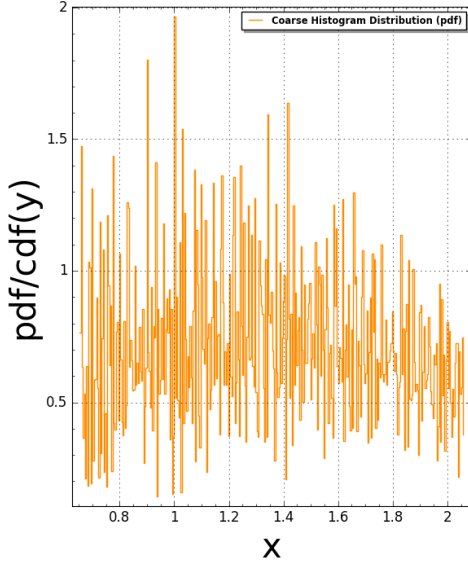

AmmannA4(N:=4) Pair Correlation:
#bins=350, #tiling points = 555
Time Taken: 16.0048 sec (0.266747 mins)

AmmannA4(N:=4) Pair Correlation:
#bins=350, #tiling points = 555
Time Taken: 16.0048 sec (0.266747 mins)

AmmannA4(N:=5) Pair Correlation:
#bins=350, #tiling points = 3196
Time Taken: 130.042 sec (2.16737 mins)

AmmannA4(N:=5) Pair Correlation:
#bins=350, #tiling points = 3196
Time Taken: 130.042 sec (2.16737 mins)