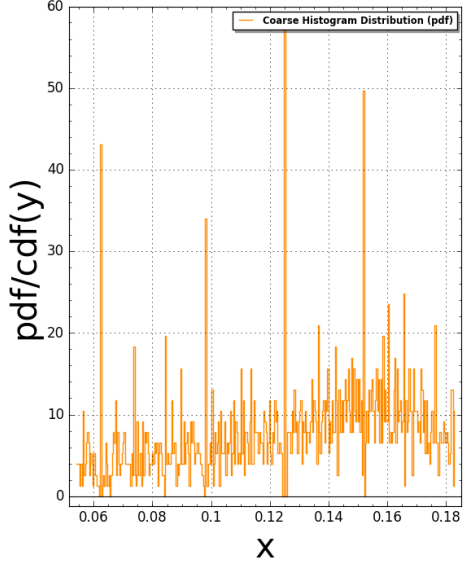

AmmannA4(N:=4) Angles:  
#bins=350, #tiling points = 555  
Time Taken: 13.0516 sec (0.217527 mins)

AmmannA4(N:=4) Angles:  
#bins=350, #tiling points = 555  
Time Taken: 13.0516 sec (0.217527 mins)

AmmannA4(N:=5) Angles:  
#bins=350, #tiling points = 3196  
Time Taken: 29.6065 sec (0.493441 mins)

AmmannA4(N:=5) Angles:  
#bins=350, #tiling points = 3196  
Time Taken: 29.6065 sec (0.493441 mins)