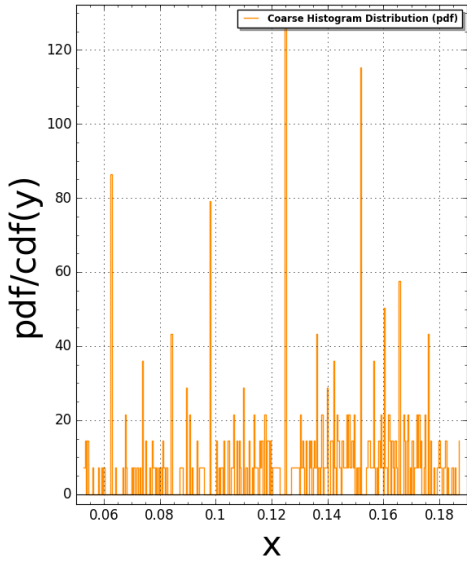

AmmannA4(N:=4) Angles:  
#bins=350, #tiling points = 555  
Time Taken: 13.0516 sec (0.217527 mins)

AmmannA4(N:=4) Angles:  
#bins=350, #tiling points = 555  
Time Taken: 13.0516 sec (0.217527 mins)

AmmannA4(N:=5) Angles:  
#bins=350, #tiling points = 3196  
Time Taken: 29.6065 sec (0.493441 mins)

AmmannA4(N:=5) Angles:  
#bins=350, #tiling points = 3196  
Time Taken: 29.6065 sec (0.493441 mins)